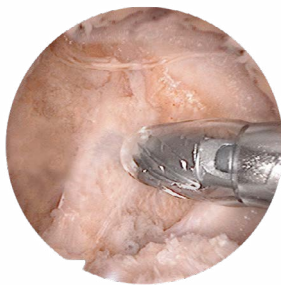

# ClearCut™ Burrs

The ClearCut Advantage in Arthroscopy

Arthrex® 

Arthrex 5.5 mm ClearCut Burr

Competitive 5.5 mm Burr

### Improved Visibility

The nearly invisible shroud improves visibility during arthroscopic use.

### Flush Cutting

The ClearCut Burr's cutting flutes are flush with the outer tube, allowing their use in a cutting-block technique.