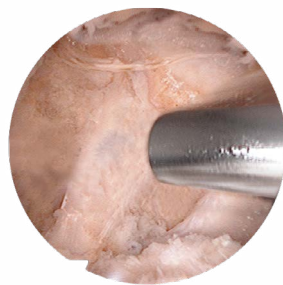

# ClearCut™ Burrs

The ClearCut Advantage in Arthroscopy

Arthrex® 

Arthrex 5.5 mm ClearCut Burr

Competitive 5.5 mm Burr

### Improved Visibility

The nearly invisible shroud improves visibility during arthroscopic use.

### Flush Cutting

The ClearCut Burr's cutting flutes are flush with the outer tube, allowing their use in a cutting-block technique.